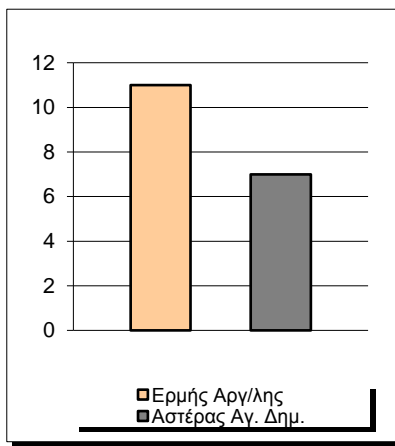

Starters - Subs ratio

Fastbreak Pts

Turnover Pts

Second Chance Pts

NOTES

Blank area for notes.

GRAPHIC STATS

SCORE EVOLUTION

SCORE DIFFERENCE

LARGEST SCORING RUN

LARGEST LEAD