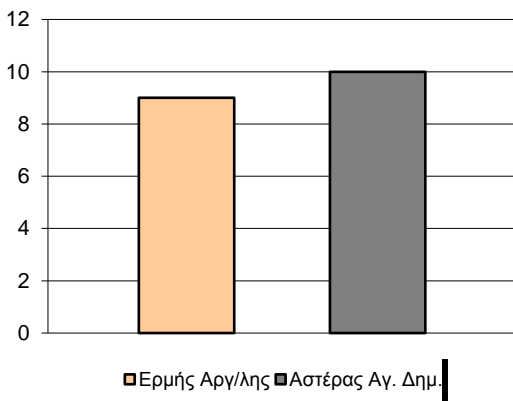

Starters - Subs ratio

Fastbreak Pts

Turnover Pts

Second Chance Pts

NOTES

Blank area for notes.

GRAPHIC STATS

SCORE EVOLUTION

SCORE DIFFERENCE

LARGEST SCORING RUN

LARGEST LEAD