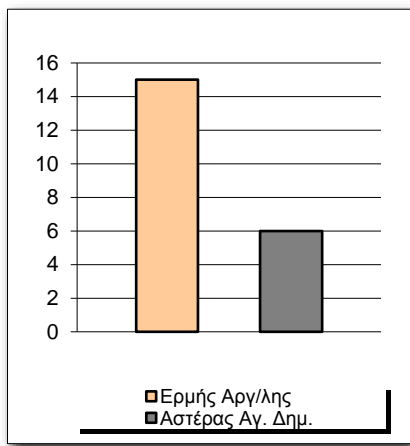

Starters - Subs ratio

Fastbreak Pts

Turnover Pts

Second Chance Pts

NOTES

Blank area for notes.

GRAPHIC STATS

SCORE EVOLUTION

SCORE DIFFERENCE

LARGEST SCORING RUN

LARGEST LEAD