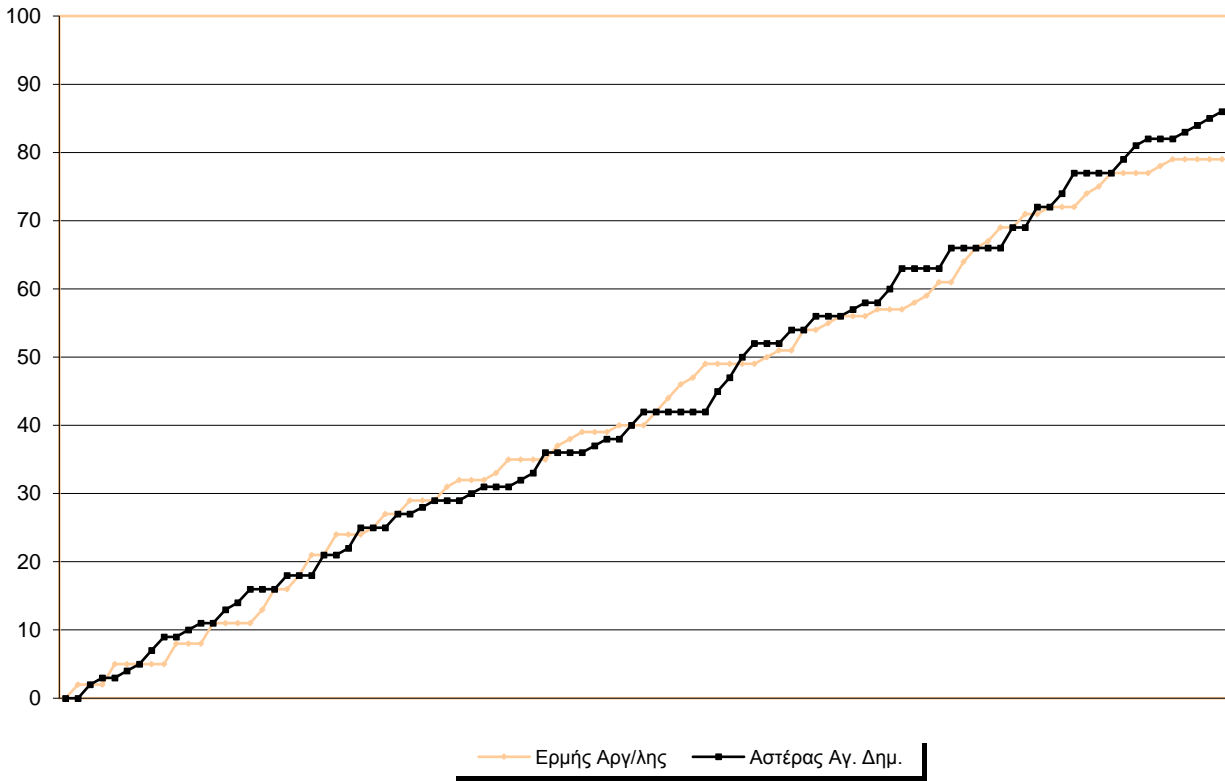

Starters - Subs ratio

Fastbreak Pts

Turnover Pts

Second Chance Pts

NOTES

Blank area for notes.

GRAPHIC STATS

SCORE EVOLUTION

SCORE DIFFERENCE

LARGEST SCORING RUN

LARGEST LEAD