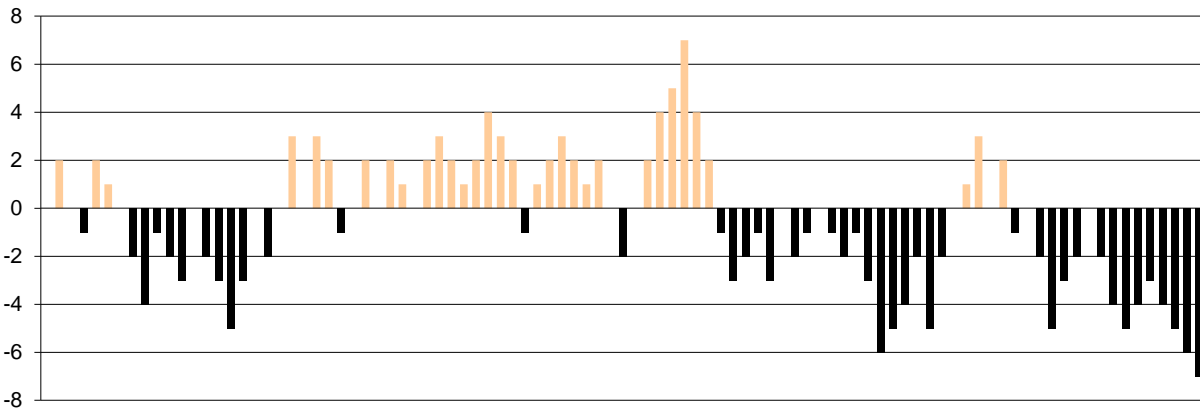

Starters - Subs ratio

Fastbreak Pts

Turnover Pts

Second Chance Pts

NOTES

Blank area for notes.

GRAPHIC STATS

SCORE EVOLUTION

SCORE DIFFERENCE

LARGEST SCORING RUN

LARGEST LEAD